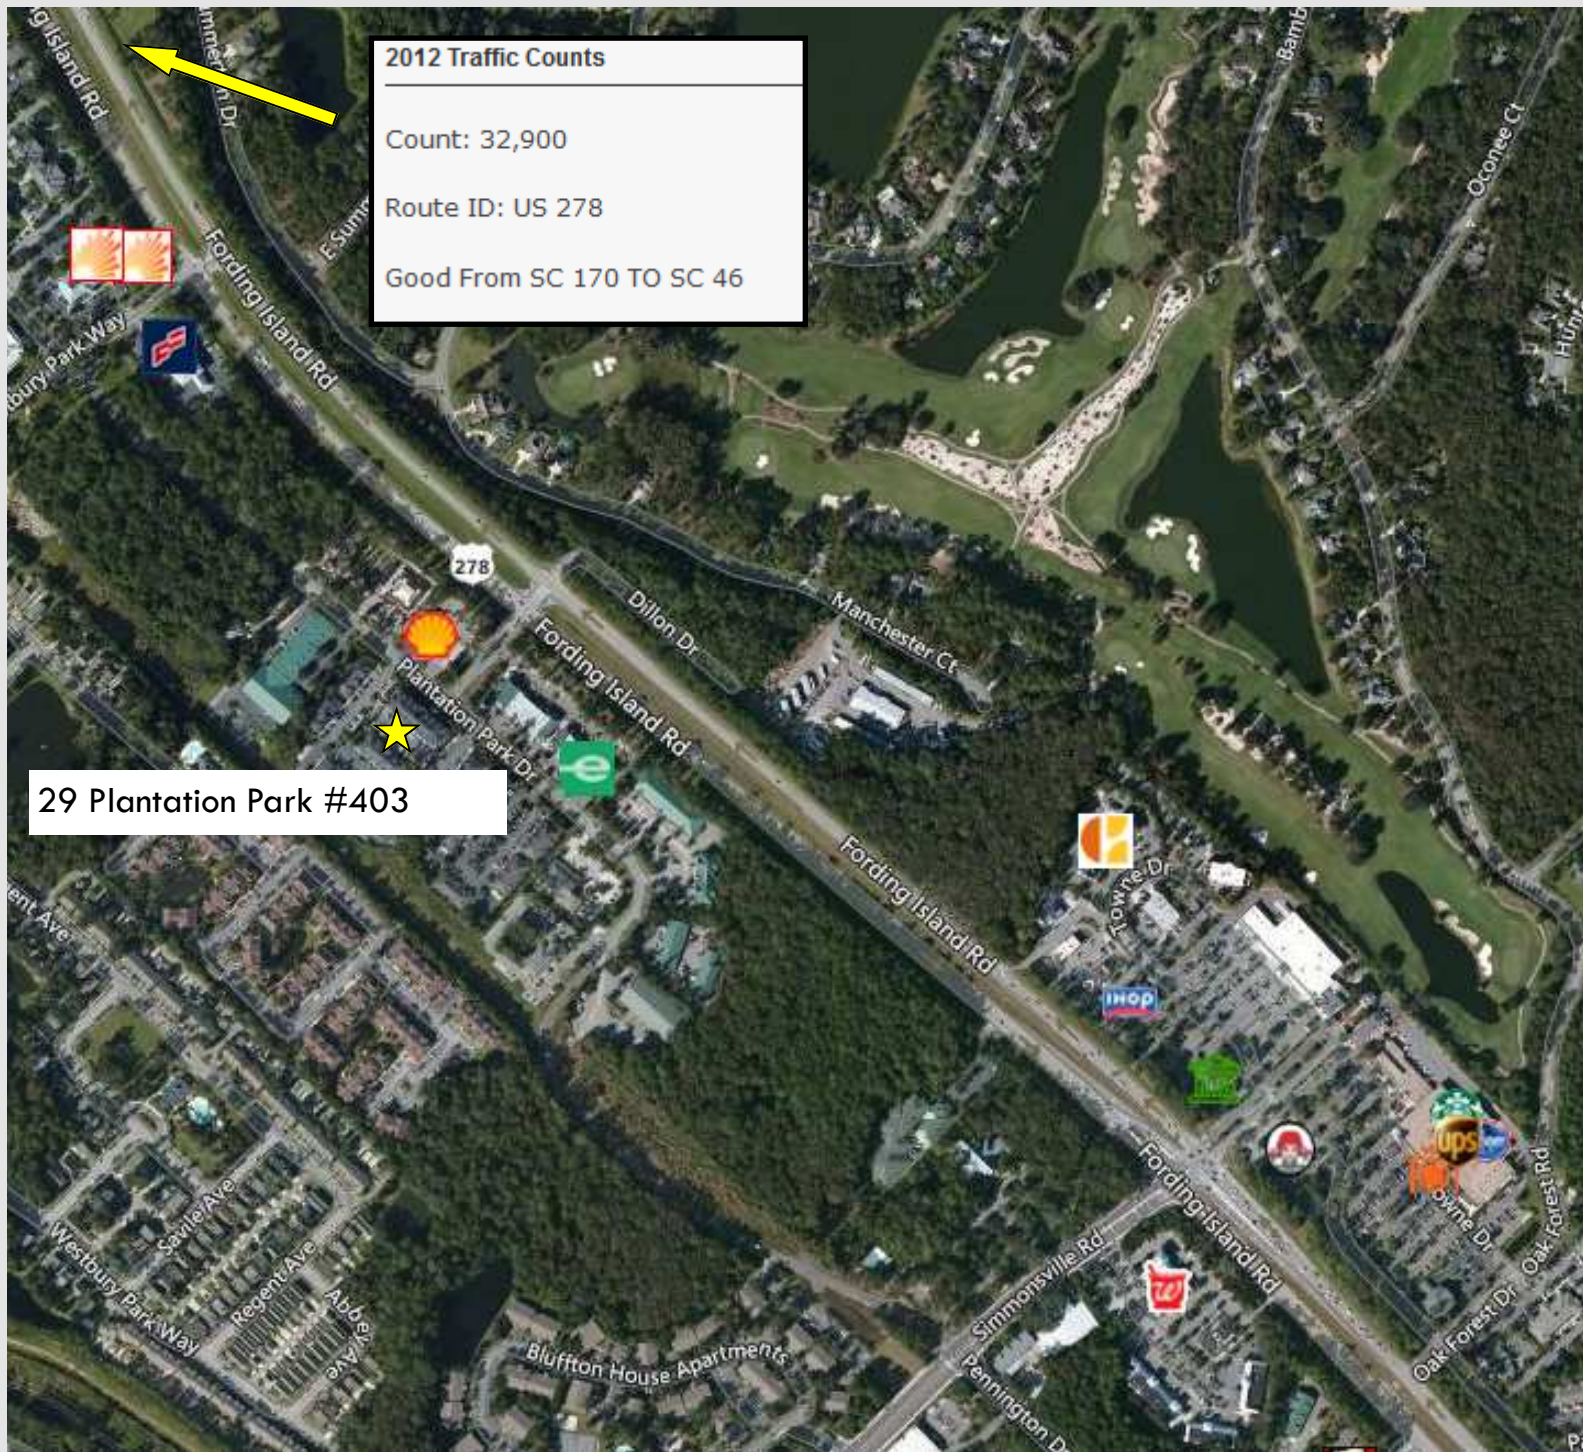

COMMERCIAL

For details on this or other listings visit our website WRCPcommercial.com or call 843.686.6700.

Jim Livingston, Commercial Realtor®
Cell 843.812.9399
JimLivingston@WRCPCommercial.com